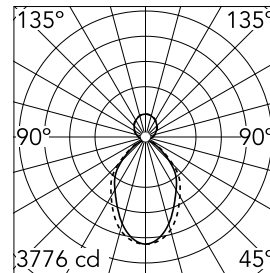

Main specifications

Number of heads	1	Net lumen (lm)	8902
Lamp category	LED	Mountings	Suspension
Power (W)	38.5W/m	Environment	Indoor dry location
CCT (K)	3000K		
CRI	80		

Optical

Lighting type	Indirect, Direct
LED type	Top LED
Light distribution	Symmetric
Optical type	Diffused light
Beam angle (°)	73
Beam angle C90-270 (°)	81

Physical

Color	Anodized Grey
Orientation	Fixed
Weight (kg)	18.80
Length (mm)	2530

Note

Micro-Prismatic Diffuser: Highly efficient multilayer diffuser that, thanks to its unique micro-prismatic texture, provides a glare free UGR<19 light beam. / Emergency: Emergency Module available in all versions, length 1405 mm. In normal use, it uses the same power consumption as the standard In-Finity. In emergency use, it emits 10% of normal use during 3 hours. Endcaps: must be ordered separately. Consult Flos Architectural team for a configuration without end caps.