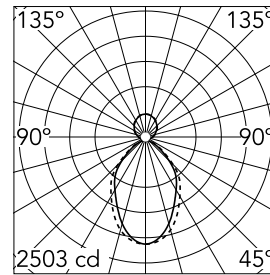

### Main specifications

<b>Number of heads</b>	1	<b>Net lumen (lm)</b>	5901
<b>Lamp category</b>	LED	<b>Mountings</b>	Suspension
<b>Power (W)</b>	38.5W/m	<b>Environment</b>	Indoor dry location
<b>CCT (K)</b>	3000K		
<b>CRI</b>	80		

### Optical

<b>Lighting type</b>	Indirect, Direct
<b>LED type</b>	Top LED
<b>Light distribution</b>	Symmetric
<b>Optical type</b>	Diffused light
<b>Beam angle (°)</b>	73
<b>Beam angle C90-270 (°)</b>	81

Beam Angle DIR: 73°

h(m)	E(lx)	D(m)
1	2503	1.47
2	626	2.95
3	278	4.42
4	156	5.90
5	100	7.37

Luminous flux luminaire  
5901 lm

### Physical

<b>Color</b>	Anodized Grey
<b>Orientation</b>	Fixed
<b>Weight (kg)</b>	16.20
<b>Length (mm)</b>	1690