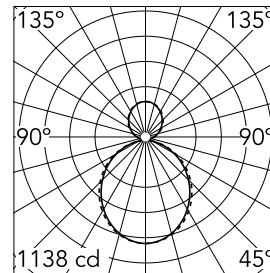

#### Main specifications

<b>Number of heads</b>	1	<b>Net lumen (lm)</b>	4148
<b>Lamp category</b>	LED	<b>Mountings</b>	Suspension
<b>Power (W)</b>	38.5W/m	<b>Environment</b>	Indoor dry location
<b>CCT (K)</b>	3000K		
<b>CRI</b>	80		

#### Optical

<b>Lighting type</b>	Indirect, Direct
<b>LED type</b>	Top LED
<b>Light distribution</b>	Symmetric
<b>Optical type</b>	Diffused light
<b>Beam angle (°)</b>	103
<b>Beam angle C90-270 (°)</b>	107

Beam Angle DIR: 103°

h(m) E(lx) D(m)

1	1138	2.54
2	284	5.07
3	126	7.61
4	71	10.14
5	46	12.68

Luminous flux luminaire  
4148 lm

#### Physical

<b>Color</b>	Anodized Grey
<b>Orientation</b>	Fixed
<b>Weight (kg)</b>	7.40
<b>Length (mm)</b>	1125