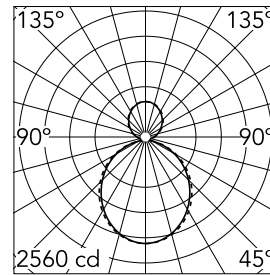

### Main specifications

<b>Number of heads</b>	1	<b>Net lumen (lm)</b>	9334
<b>Lamp category</b>	LED	<b>Mountings</b>	Suspension
<b>Power (W)</b>	38.5W/m	<b>Environment</b>	Indoor dry location
<b>CCT (K)</b>	3000K		
<b>CRI</b>	80		

### Optical

<b>Lighting type</b>	Indirect, Direct
<b>LED type</b>	Top LED
<b>Light distribution</b>	Symmetric
<b>Optical type</b>	Diffused light
<b>Beam angle (°)</b>	103
<b>Beam angle C90-270 (°)</b>	107

Beam Angle DIR: 103°

h(m)	E(lx)	D(m)
1	2560	2.54
2	640	5.07
3	284	7.61
4	160	10.14
5	102	12.68

Luminous flux luminaire  
9334 lm

### Physical

<b>Color</b>	White
<b>Orientation</b>	Fixed
<b>Weight (kg)</b>	18.80
<b>Length (mm)</b>	2530