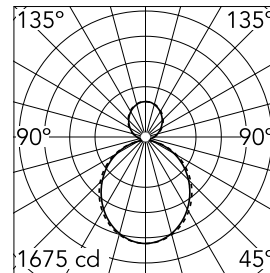

### Main specifications

<b>Number of heads</b>	1	<b>Net lumen (lm)</b>	6106
<b>Lamp category</b>	LED	<b>Mountings</b>	Suspension
<b>Power (W)</b>	38.5W/m	<b>Environment</b>	Indoor dry location
<b>CCT (K)</b>	3000K		
<b>CRI</b>	80		

### Optical

<b>Lighting type</b>	Indirect, Direct
<b>LED type</b>	Top LED
<b>Light distribution</b>	Symmetric
<b>Optical type</b>	Diffused light
<b>Beam angle (°)</b>	103
<b>Beam angle C90-270 (°)</b>	107

Beam Angle DIR: 103°

h(m)	E(lx)	D(m)
1	1675	2.54
2	419	5.07
3	186	7.61
4	105	10.14
5	67	12.68

Luminous flux luminaire  
6106 lm

### Physical

<b>Color</b>	White
<b>Orientation</b>	Fixed
<b>Weight (kg)</b>	16.20
<b>Length (mm)</b>	1690