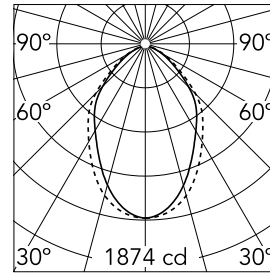

Main specifications

Number of heads	1	Net lumen (lm)	3167
Lamp category	LED	Mountings	Suspension
Power (W)	25.5W/m	Environment	Indoor dry location
CCT (K)	4000K		
CRI	80		

Optical

Lighting type	Direct
LED type	Top LED
Light distribution	Symmetric
Optical type	Diffused light
Beam angle (°)	73
Beam angle C90-270 (°)	81