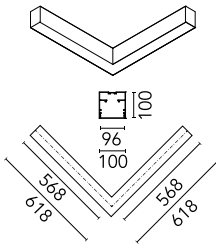

Electrical

Frequency (Hz)	50/60	Insulation class	I
Dimmable	Yes		
Driver	Integrated		
Driver type	Dimmable DALI		
	1		
Emergency	Without		

Physical

Color	Black
Orientation	Fixed
Weight (kg)	8.20

Note

Micro-Prismatic Diffuser: Highly efficient multilayer diffuser that, thanks to its unique micro-prismatic texture, provides a glare free UGR<19 light beam. / Emergency: Emergency Module available in all versions, length 1405 mm. In normal use, it uses the same power consumption as the standard In-Finity. In emergency use, it emits 10% of normal use during 3 hours. Endcaps: must be ordered separately. Consult Flos Architectural team for a configuration without end caps.