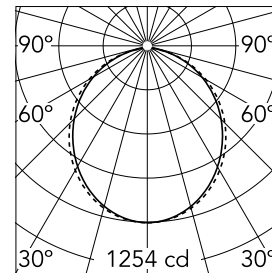

Main specifications

Number of heads	1	Net lumen (lm)	3320
Lamp category	LED	Mountings	Suspension
Power (W)	25.5W/m	Environment	Indoor dry location
CCT (K)	4000K		
CRI	80		

Optical

Lighting type	Direct
LED type	Top LED
Light distribution	Symmetric
Optical type	Diffused light
Beam angle (°)	103
Beam angle C90-270 (°)	107