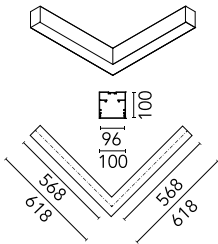

In-Finity 100 Suspension Down Flat Corner 4000K General Lighting Dali

■ N10DFC4G30BDA - White

LED modular system for suspended installation, including LED luminaires, aluminum installation profile, and diffusers. Drivers included in lighting modules for 220-240V connection to mains or to other lighting modules. Suspension kit not included.

Main specifications

Number of heads	1	Net lumen (lm)	3320
Lamp category	LED	Mountings	Suspension
Power (W)	25.5W/m	Environment	Indoor dry location
CCT (K)	4000K		
CRI	80		

Optical

Lighting type	Direct
LED type	Top LED
Light distribution	Symmetric
Optical type	Diffused light
Beam angle (°)	103
Beam angle C90-270 (°)	107

Beam Angle: 103°

	h(m)	E(lx)	D(m)
1	1254	2.54	
2	313	5.07	
3	139	7.61	
4	78	10.14	
5	50	12.68	

Luminous flux luminaire
3320 lm

Electrical

Frequency (Hz)	50/60	Insulation class	I
Dimmable	Yes		
Driver	Integrated		
Driver type	Dimmable DALI		
	1		
Emergency	Without		

Physical

Color	White
Orientation	Fixed
Weight (kg)	8.20

Note

Opal Diffuser: Diffuse, glare free and uniform lighting throughout the room. / Emergency: Emergency Module available in all versions, length 1405 mm. In normal use, it uses the same power consumption as the standard In-Finity. In emergency use, it emits 10% of normal use during 3 hours. Endcaps: must be ordered separately. Consult Flos Architectural team for a configuration without end caps.