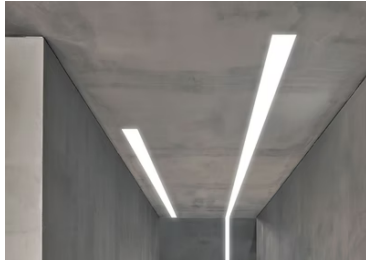

In-Finity 100 Suspension Down Flat Corner 4000K General Lighting Dali

■ N10DFC4G30BDA - White

LED modular system for suspended installation, including LED luminaires, aluminum installation profile, and diffusers. Drivers included in lighting modules for 220-240V connection to mains or to other lighting modules. Suspension kit not included.

Main specifications

Number of heads	1	Net lumen (lm)	3320
Lamp category	LED	Mountings	Suspension
Power (W)	25.5W/m	Environment	Indoor dry location
CCT (K)	4000K		
CRI	80		

Optical

Lighting type	Direct
LED type	Top LED
Light distribution	Symmetric
Optical type	Diffused light
Beam angle (°)	103
Beam angle C90-270 (°)	107

Physical

Color	White
Orientation	Fixed
Weight (kg)	8.20

Note

Opal Diffuser: Diffuse, glare free and uniform lighting throughout the room. / Emergency: Emergency Module available in all versions, length 1405 mm. In normal use, it uses the same power consumption as the standard In-Finity. In emergency use, it emits 10% of normal use during 3 hours. Endcaps: must be ordered separately. Consult Flos Architectural team for a configuration without end caps.

500 mm opal diffuser. Diffuse, glare free and uniform lighting throughout the room
08.0111.00

5

Metal End Cap. Recessed No Trim / Surface / Suspension Down. 100 mm (Colour White)
08.9054.40

Suspension kit
08.0030