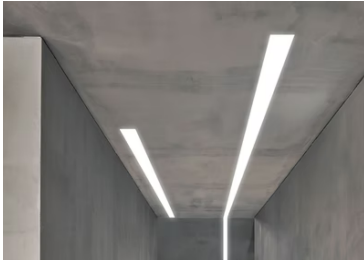

## In-Finity 100 Suspension Down Flat Corner 3000K General Lighting Dali

■ N10DFC3G30BDA - White

LED modular system for suspended installation, including LED luminaires, aluminum installation profile, and diffusers. Drivers included in lighting modules for 220-240V connection to mains or to other lighting modules. Suspension kit not included.

### Optical

<b>Lighting type</b>	Direct
<b>LED type</b>	Top LED
<b>Light distribution</b>	Symmetric
<b>Optical type</b>	Diffused light
<b>Beam angle (°)</b>	103
<b>Beam angle C90-270 (°)</b>	107

Beam Angle: 103°

Metal End Cap. Recessed No Trim /  
Surface / Suspension Down. 100 mm  
(Colour Black)  
08.9054.NS

500 mm opal diffuser. Diffuse, glare  
free and uniform lighting throughout  
the room  
08.0111.00

Metal End Cap. Recessed No Trim /  
Surface / Suspension Down. 100 mm  
(Colour White)  
08.9054.40