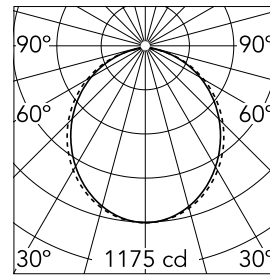

### Main specifications

<b>Number of heads</b>	1	<b>Net lumen (lm)</b>	3111
<b>Lamp category</b>	LED	<b>Mountings</b>	Suspension
<b>Power (W)</b>	25.5W/m	<b>Environment</b>	Indoor dry location
<b>CCT (K)</b>	3000K		
<b>CRI</b>	80		

### Optical

<b>Lighting type</b>	Direct
<b>LED type</b>	Top LED
<b>Light distribution</b>	Symmetric
<b>Optical type</b>	Diffused light
<b>Beam angle (°)</b>	103
<b>Beam angle C90-270 (°)</b>	107

Beam Angle: 103°

### Physical

<b>Color</b>	White
<b>Orientation</b>	Fixed
<b>Weight (kg)</b>	8.20