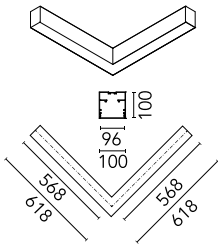

Electrical

Frequency (Hz)	50/60	Insulation class	I
Dimmable	Yes		
Driver	Integrated		
Driver type	Dimmable DALI		
	1		
Emergency	Without		

Physical

Color	Anodized Grey
Orientation	Fixed
Weight (kg)	8.20

Note

Opal Diffuser: Diffuse, glare free and uniform lighting throughout the room. / Emergency: Emergency Module available in all versions, length 1405 mm. In normal use, it uses the same power consumption as the standard In-Finity. In emergency use, it emits 10% of normal use during 3 hours. Endcaps: must be ordered separately. Consult Flos Architectural team for a configuration without end caps.