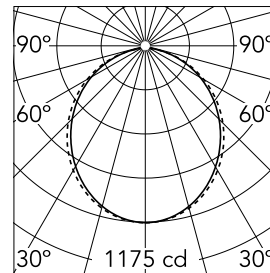

Main specifications

Number of heads	1	Net lumen (lm)	3111
Lamp category	LED	Mountings	Suspension
Power (W)	25.5W/m	Environment	Indoor dry location
CCT (K)	3000K		
CRI	80		

Optical

Lighting type	Direct
LED type	Top LED
Light distribution	Symmetric
Optical type	Diffused light
Beam angle (°)	103
Beam angle C90-270 (°)	107