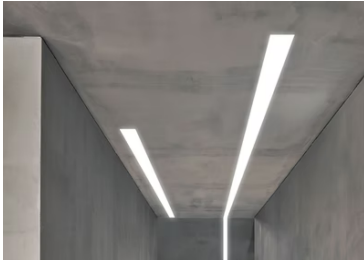

In-Finity 100 Suspension Down Flat Corner 3000K General Lighting Dali

■ N10DFC3G02BDA - Anodized Grey

LED modular system for suspended installation, including LED luminaires, aluminum installation profile, and diffusers. Drivers included in lighting modules for 220-240V connection to mains or to other lighting modules. Suspension kit not included.

Physical

Color	Anodized Grey
Orientation	Fixed
Weight (kg)	8.20

Note

Opal Diffuser: Diffuse, glare free and uniform lighting throughout the room. / Emergency: Emergency Module available in all versions, length 1405 mm. In normal use, it uses the same power consumption as the standard In-Finity. In emergency use, it emits 10% of normal use during 3 hours. Endcaps: must be ordered separately. Consult Flos Architectural team for a configuration without end caps.

In-Finity 100 Suspension Down Flat Corner 3000K General Lighting Dali

5

Metal End Cap. Recessed No Trim / Surface / Suspension Down. 100 mm (Colour Anodized Grey)
08.9054.02

5

Metal End Cap. Recessed No Trim / Surface / Suspension Down. 100 mm (Colour Black)
08.9054.NS

500 mm opal diffuser. Diffuse, glare free and uniform lighting throughout the room
08.0111.00

5

Metal End Cap. Recessed No Trim / Surface / Suspension Down. 100 mm (Colour White)
08.9054.40

Suspension kit
08.0030