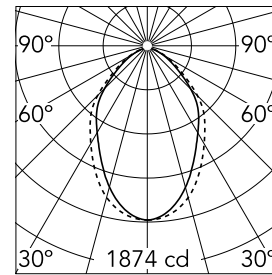

### Optical

<b>Lighting type</b>	Direct
<b>LED type</b>	Top LED
<b>Light distribution</b>	Symmetric
<b>Optical type</b>	Diffused light
<b>Beam angle (°)</b>	73
<b>Beam angle C90-270 (°)</b>	81

Beam Angle: 73°

### Physical

<b>Color</b>	Black
<b>Orientation</b>	Fixed
<b>Weight (kg)</b>	7.40
<b>Length (mm)</b>	1125