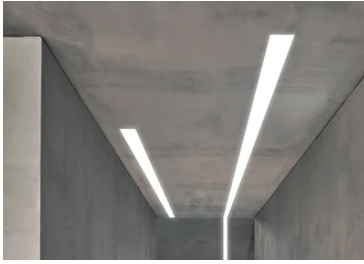

## In-Finity 100 Suspension Down 4000K Micro-Prismatic Diffuser

### ■ N10D114U14B - Black

LED modular system for suspended installation, including LED luminaires, aluminum installation profile, and diffusers. Drivers included in lighting modules for 220-240V connection to mains or to other lighting modules. Suspension kit not included.

### Optical

<b>Lighting type</b>	Direct
<b>LED type</b>	Top LED
<b>Light distribution</b>	Symmetric
<b>Optical type</b>	Diffused light
<b>Beam angle (°)</b>	73
<b>Beam angle C90-270 (°)</b>	81

Beam Angle: 73°

500 mm micro-prismatic diffuser. Highly efficient multilayer diffuser that, thanks to its unique microprismatic texture, provides a glare free UGR<19 light beam  
08.0114.00

5

Metal End Cap. Recessed No Trim / Surface / Suspension Down. 100 mm (Colour White)  
08.9054.40