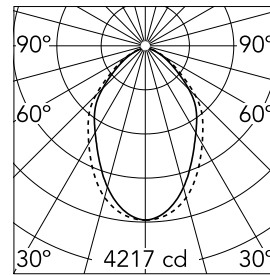

Main specifications

Lamp category	LED	Mountings	Suspension
Power (W)	25.5W/m	Environment	Indoor dry location
CCT (K)	4000K		
CRI	80		
Net lumen (lm)	7125		

Optical

Lighting type	Direct
LED type	Top LED
Light distribution	Symmetric
Optical type	Diffused light
Beam angle (°)	73
Beam angle C90-270 (°)	81

Physical

Color	Anodized Grey
Orientation	Fixed
Weight (kg)	18.80
Length (mm)	2530

Note

Micro-Prismatic Diffuser: Highly efficient multilayer diffuser that, thanks to its unique micro-prismatic texture, provides a glare free UGR<19 light beam. / Emergency: Emergency Module available in all versions, length 1405 mm. In normal use, it uses the same power consumption as the standard In-Finity. In emergency use, it emits 10% of normal use during 3 hours. Endcaps: must be ordered separately. Consult Flos Architectural team for a configuration without end caps.