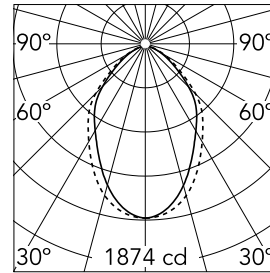

Main specifications

Lamp category	LED	Mountings	Suspension
Power (W)	25.5W/m	Environment	Indoor dry location
CCT (K)	4000K		
CRI	80		
Net lumen (lm)	3167		

Optical

Lighting type	Direct
LED type	Top LED
Light distribution	Symmetric
Optical type	Diffused light
Beam angle (°)	73
Beam angle C90-270 (°)	81

Physical

Color	Anodized Grey
Orientation	Fixed
Weight (kg)	7.40
Length (mm)	1125

Note

Micro-Prismatic Diffuser: Highly efficient multilayer diffuser that, thanks to its unique micro-prismatic texture, provides a glare free UGR<19 light beam. / Emergency: Emergency Module available in all versions, length 1405 mm. In normal use, it uses the same power consumption as the standard In-Finity. In emergency use, it emits 10% of normal use during 3 hours. Endcaps: must be ordered separately. Consult Flos Architectural team for a configuration without end caps.