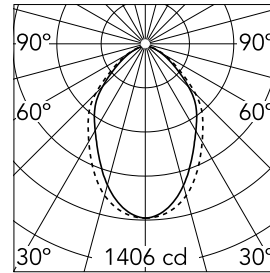

Optical

| | |
|-------------------------------|----------------|
| Lighting type | Direct |
| LED type | Top LED |
| Light distribution | Symmetric |
| Optical type | Diffused light |
| Beam angle (°) | 73 |
| Beam angle C90-270 (°) | 81 |

Physical

| | |
|--------------------|-------|
| Color | White |
| Orientation | Fixed |
| Weight (kg) | 5 |
| Length (mm) | 845 |

Note

Micro-Prismatic Diffuser: Highly efficient multilayer diffuser that, thanks to its unique micro-prismatic texture, provides a glare free UGR<19 light beam. / Emergency: Emergency Module available in all versions, length 1405 mm. In normal use, it uses the same power consumption as the standard In-Finity. In emergency use, it emits 10% of normal use during 3 hours. Endcaps: must be ordered separately. Consult Flos Architectural team for a configuration without end caps.