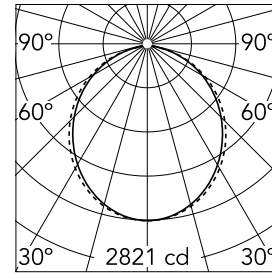

#### Optical

<b>Lighting type</b>	Direct
<b>LED type</b>	Top LED
<b>Light distribution</b>	Symmetric
<b>Optical type</b>	Diffused light
<b>Beam angle (°)</b>	103
<b>Beam angle C90-270 (°)</b>	107

Beam Angle: 103°

#### Physical

<b>Color</b>	Anodized Grey
<b>Orientation</b>	Fixed
<b>Weight (kg)</b>	18.80
<b>Length (mm)</b>	2530