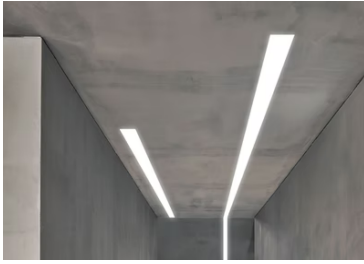

Optical

Lighting type	Direct
LED type	Top LED
Light distribution	Symmetric
Optical type	Diffused light
Beam angle (°)	103
Beam angle C90-270 (°)	107