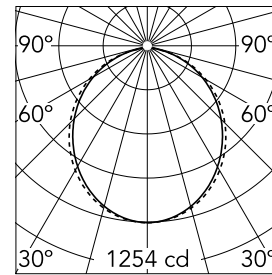

Optical

Lighting type	Direct
LED type	Top LED
Light distribution	Symmetric
Optical type	Diffused light
Beam angle (°)	103
Beam angle C90-270 (°)	107

Beam Angle: 103°

Luminous flux luminaire
3320 lm

Electrical

Frequency (Hz)	50/60	Insulation class	I
Dimmable	No		
Driver	Integrated		
Driver type	Non Dimmable		
Emergency	Without		

Physical

Color	Anodized Grey
Orientation	Fixed
Weight (kg)	7.40
Length (mm)	1125

Note

Opal Diffuser: Diffuse, glare free and uniform lighting throughout the room. / Emergency: Emergency Module available in all versions, length 1405 mm. In normal use, it uses the same power consumption as the standard In-Finity. In emergency use, it emits 10% of normal use during 3 hours. Endcaps: must be ordered separately. Consult Flos Architectural team for a configuration without end caps.