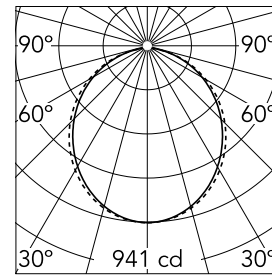

#### Optical

<b>Lighting type</b>	Direct
<b>LED type</b>	Top LED
<b>Light distribution</b>	Symmetric
<b>Optical type</b>	Diffused light
<b>Beam angle (°)</b>	103
<b>Beam angle C90-270 (°)</b>	107

Beam Angle: 103°