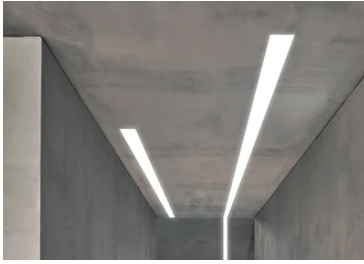

Optical

Lighting type	Direct
LED type	Top LED
Light distribution	Symmetric
Optical type	Diffused light
Beam angle (°)	103
Beam angle C90-270 (°)	107