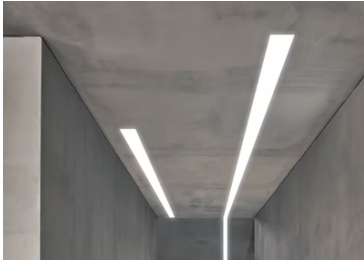

## In-Finity 100 Suspension Down 4000K General Lighting Dali

■ N10D054G30BDA - White

LED modular system for suspended installation, including LED luminaires, aluminum installation profile, and diffusers. Drivers included in lighting modules for 220-240V connection to mains or to other lighting modules. Suspension kit not included.

### Optical

<b>Lighting type</b>	Direct
<b>LED type</b>	Top LED
<b>Light distribution</b>	Symmetric
<b>Optical type</b>	Diffused light
<b>Beam angle (°)</b>	103
<b>Beam angle C90-270 (°)</b>	107

Beam Angle: 103°

Metal End Cap. Recessed No Trim /  
Surface / Suspension Down. 100 mm  
(Colour Black)  
08.9054.NS

500 mm opal diffuser. Diffuse, glare  
free and uniform lighting throughout  
the room  
08.0111.00

Metal End Cap. Recessed No Trim /  
Surface / Suspension Down. 100 mm  
(Colour White)  
08.9054.40