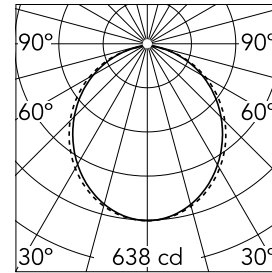

Main specifications

Lamp category	LED	Mountings	Suspension
Power (W)	25.5W/m	Environment	Indoor dry location
CCT (K)	4000K		
CRI	80		
Net lumen (lm)	1689		

Optical

Lighting type	Direct
LED type	Top LED
Light distribution	Symmetric
Optical type	Diffused light
Beam angle (°)	103
Beam angle C90-270 (°)	107