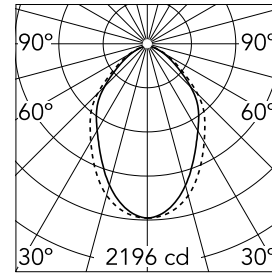

Main specifications

Lamp category	LED	Mountings	Suspension
Power (W)	25.5W/m	Environment	Indoor dry location
CCT (K)	3000K		
CRI	80		
Net lumen (lm)	3710		

Optical

Lighting type	Direct
LED type	Top LED
Light distribution	Symmetric
Optical type	Diffused light
Beam angle (°)	73
Beam angle C90-270 (°)	81

Physical

Color	White
Orientation	Fixed
Weight (kg)	11
Length (mm)	1405

Note

Micro-Prismatic Diffuser: Highly efficient multilayer diffuser that, thanks to its unique micro-prismatic texture, provides a glare free UGR<19° light beam. / Emergency: Emergency Module available in all versions, length 1405 mm. In normal use, it uses the same power consumption as the standard In-Finity. In emergency use, it emits 10% of normal use during 3 hours. Endcaps: must be ordered separately. Consult Flos Architectural team for a configuration without end caps.