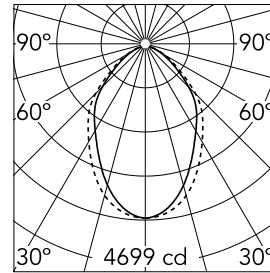

Main specifications

Lamp category	LED	Mountings	Suspension
Power (W)	25.5W/m	Environment	Indoor dry location
CCT (K)	3000K		
CRI	80		
Net lumen (lm)	7939		

Optical

Lighting type	Direct
LED type	Top LED
Light distribution	Symmetric
Optical type	Diffused light
Beam angle (°)	73
Beam angle C90-270 (°)	81

Physical

Color	White
Orientation	Fixed
Weight (kg)	21.40
Length (mm)	3095

Note

Micro-Prismatic Diffuser: Highly efficient multilayer diffuser that, thanks to its unique micro-prismatic texture, provides a glare free UGR<19 light beam. / Emergency: Emergency Module available in all versions, length 1405 mm. In normal use, it uses the same power consumption as the standard In-Finity. In emergency use, it emits 10% of normal use during 3 hours. Endcaps: must be ordered separately. Consult Flos Architectural team for a configuration without end caps.