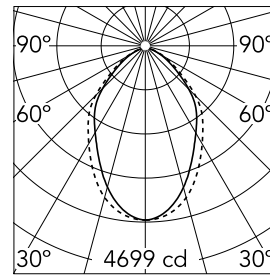

Main specifications

Lamp category	LED	Mountings	Suspension
Power (W)	25.5W/m	Environment	Indoor dry location
CCT (K)	3000K		
CRI	80		
Net lumen (lm)	7939		

Optical

Lighting type	Direct
LED type	Top LED
Light distribution	Symmetric
Optical type	Diffused light
Beam angle (°)	73
Beam angle C90-270 (°)	81

Physical

Color	Black
Orientation	Fixed
Weight (kg)	21.40
Length (mm)	3095

Note

Micro-Prismatic Diffuser: Highly efficient multilayer diffuser that, thanks to its unique micro-prismatic texture, provides a glare free UGR<19 light beam. / Emergency: Emergency Module available in all versions, length 1405 mm. In normal use, it uses the same power consumption as the standard In-Finity. In emergency use, it emits 10% of normal use during 3 hours. Endcaps: must be ordered separately. Consult Flos Architectural team for a configuration without end caps.