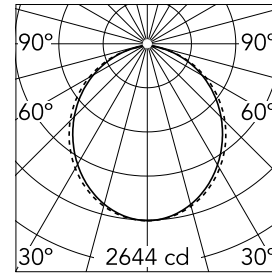

Optical

| | |
|-------------------------------|----------------|
| Lighting type | Direct |
| LED type | Top LED |
| Light distribution | Symmetric |
| Optical type | Diffused light |
| Beam angle (°) | 103 |
| Beam angle C90-270 (°) | 107 |

Beam Angle: 103°

h(m) E(lx) D(m)

1 2644 2.54

2 661 5.07

3 294 7.61

4 165 10.14

5 106 12.68

Luminous flux luminaire
7001 lm