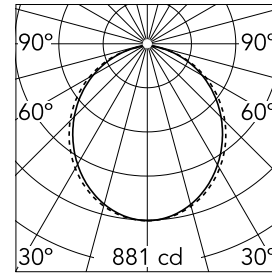

Main specifications

Lamp category	LED	Mountings	Suspension
Power (W)	25.5W/m	Environment	Indoor dry location
CCT (K)	3000K		
CRI	80		
Net lumen (lm)	2334		

Optical

Lighting type	Direct
LED type	Top LED
Light distribution	Symmetric
Optical type	Diffused light
Beam angle (°)	103
Beam angle C90-270 (°)	107