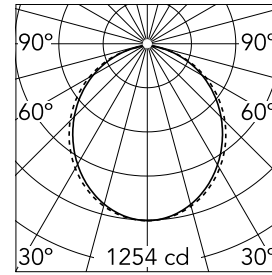

### Main specifications

<b>Number of heads</b>	1	<b>Net lumen (lm)</b>	3320
<b>Lamp category</b>	LED	<b>Mountings</b>	Surface
<b>Power (W)</b>	25.5W/m	<b>Environment</b>	Indoor dry location
<b>CCT (K)</b>	4000K		
<b>CRI</b>	80		

### Optical

<b>Lighting type</b>	Direct
<b>LED type</b>	Top LED
<b>Light distribution</b>	Symmetric
<b>Optical type</b>	Diffused light
<b>Beam angle (°)</b>	103
<b>Beam angle C90-270 (°)</b>	107

Beam Angle: 103°