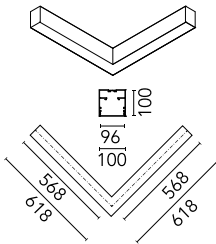

### Main specifications

<b>Number of heads</b>	1	<b>Net lumen (lm)</b>	3320
<b>Lamp category</b>	LED	<b>Mountings</b>	Surface
<b>Power (W)</b>	25.5W/m	<b>Environment</b>	Indoor dry location
<b>CCT (K)</b>	4000K		
<b>CRI</b>	80		

h(m)	E(lx)	D(m)
1	1254	2.54
2	313	5.07
3	139	7.61
4	78	10.14
5	50	12.68

Luminous flux luminaire  
3320 lm

### Physical

<b>Color</b>	Black
<b>Orientation</b>	Fixed
<b>Weight (kg)</b>	8.20

Metal End Cap. Recessed No Trim /  
Surface / Suspension Down. 100 mm  
(Colour White)  
08.9054.40