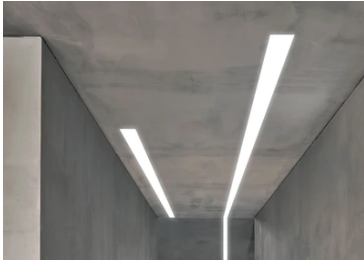

In-Finity 100 Surface Flat Corner 3000K Micro-Prismatic Diffuser

■ N10SFC3U14B - Black

LED modular system for surface installation, including LED luminaires, aluminum installation profile, and diffusers. Drivers included in lighting modules for 220-240V connection to mains or to other lighting modules.

Main specifications

Number of heads	1	Net lumen (lm)	2968
Lamp category	LED	Mountings	Surface
Power (W)	25.5W/m	Environment	Indoor dry location
CCT (K)	3000K		
CRI	80		

Optical

Lighting type	Direct
LED type	Top LED
Light distribution	Symmetric
Optical type	Diffused light
Beam angle (°)	73
Beam angle C90-270 (°)	81

Physical

Color	Black
Orientation	Fixed
Weight (kg)	8.20

Note

Micro-Prismatic Diffuser: Highly efficient multilayer diffuser that, thanks to its unique micro-prismatic texture, provides a glare free UGR<19 light beam. / Emergency: Emergency Module available in all versions, length 1405 mm. In normal use, it uses the same power consumption as the standard In-Finity. In emergency use, it emits 10% of normal use during 3 hours. Endcaps: must be ordered separately. Consult Flos Architectural team for a configuration without end caps.

In-Finity 100 Surface Flat Corner 3000K Micro-Prismatic Diffuser

Metal cover. Surface / Suspension Down. 100 mm
08.9054.06

500 mm micro-prismatic diffuser. Highly efficient multilayer diffuser that, thanks to its unique microprismatic texture, provides a glare free UGR<19 light beam
08.0114.00