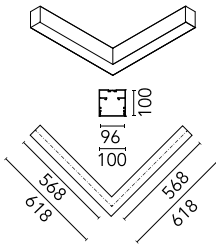

In-Finity 100 Surface Flat Corner 3000K Micro-Prismatic Diffuser

■ N10SFC3U14B - Black

LED modular system for surface installation, including LED luminaires, aluminum installation profile, and diffusers. Drivers included in lighting modules for 220-240V connection to mains or to other lighting modules.

Main specifications

Number of heads	1	Net lumen (lm)	2968
Lamp category	LED	Mountings	Surface
Power (W)	25.5W/m	Environment	Indoor dry location
CCT (K)	3000K		
CRI	80		

Optical

Lighting type	Direct
LED type	Top LED
Light distribution	Symmetric
Optical type	Diffused light
Beam angle (°)	73
Beam angle C90-270 (°)	81

Beam Angle:	73°		
h(m)	E(lx)	D(m)	
1	1757	1.47	
2	439	2.95	
3	195	4.42	
4	110	5.90	
5	70	7.37	

Luminous flux luminaire
2968 lm

Electrical

Frequency (Hz)	50/60	Insulation class	I
Dimmable	No		
Driver	Integrated		
Driver type	Non Dimmable		
Emergency	Without		

Physical

Color	Black
Orientation	Fixed
Weight (kg)	8.20

Note

Micro-Prismatic Diffuser: Highly efficient multilayer diffuser that, thanks to its unique micro-prismatic texture, provides a glare free UGR<19 light beam. / Emergency: Emergency Module available in all versions, length 1405 mm. In normal use, it uses the same power consumption as the standard In-Finity. In emergency use, it emits 10% of normal use during 3 hours. Endcaps: must be ordered separately. Consult Flos Architectural team for a configuration without end caps.