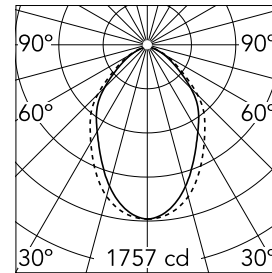

Main specifications

Number of heads	1	Net lumen (lm)	2968
Lamp category	LED	Mountings	Surface
Power (W)	25.5W/m	Environment	Indoor dry location
CCT (K)	3000K		
CRI	80		

Optical

Lighting type	Direct
LED type	Top LED
Light distribution	Symmetric
Optical type	Diffused light
Beam angle (°)	73
Beam angle C90-270 (°)	81