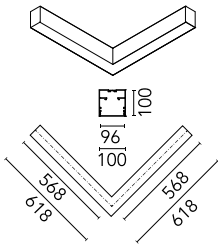

Main specifications

Number of heads	1	Net lumen (lm)	2968
Lamp category	LED	Mountings	Surface
Power (W)	25.5W/m	Environment	Indoor dry location
CCT (K)	3000K		
CRI	80		

Optical

Lighting type	Direct
LED type	Top LED
Light distribution	Symmetric
Optical type	Diffused light
Beam angle (°)	73
Beam angle C90-270 (°)	81

Physical

Color	Anodized Grey
Orientation	Fixed
Weight (kg)	8.20

Note

Micro-Prismatic Diffuser: Highly efficient multilayer diffuser that, thanks to its unique micro-prismatic texture, provides a glare free UGR<19 light beam. / Emergency: Emergency Module available in all versions, length 1405 mm. In normal use, it uses the same power consumption as the standard In-Finity. In emergency use, it emits 10% of normal use during 3 hours. Endcaps: must be ordered separately. Consult Flos Architectural team for a configuration without end caps.

Metal End Cap. Recessed No Trim /
Surface / Suspension Down. 100 mm
(Colour White)
08.9054.40