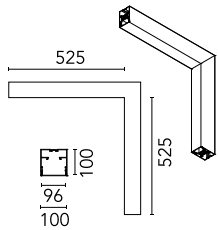

### Main specifications

<b>Number of heads</b>	1	<b>Net lumen (lm)</b>	3320
<b>Lamp category</b>	LED	<b>Mountings</b>	Surface
<b>Power (W)</b>	25.5W/m	<b>Environment</b>	Indoor dry location
<b>CCT (K)</b>	4000K		
<b>CRI</b>	80		

### Optical

<b>Lighting type</b>	Direct
<b>LED type</b>	Top LED
<b>Light distribution</b>	Symmetric
<b>Optical type</b>	Diffused light
<b>Beam angle (°)</b>	103
<b>Beam angle C90-270 (°)</b>	107

Beam Angle: 103°

	h(m)	E(lx)	D(m)
1	1254	2.54	
2	313	5.07	
3	139	7.61	
4	78	10.14	
5	50	12.68	

Luminous flux luminaire  
3320 lm

5

Metal End Cap. Recessed No Trim /  
Surface / Suspension Down. 100 mm  
(Colour White)  
08.9054.40