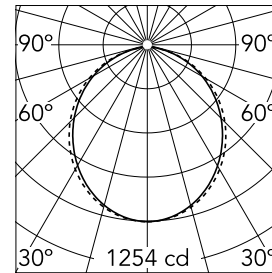

### Main specifications

<b>Number of heads</b>	1	<b>Net lumen (lm)</b>	3320
<b>Lamp category</b>	LED	<b>Mountings</b>	Surface
<b>Power (W)</b>	25.5W/m	<b>Environment</b>	Indoor dry location
<b>CCT (K)</b>	4000K		
<b>CRI</b>	80		

### Optical

<b>Lighting type</b>	Direct
<b>LED type</b>	Top LED
<b>Light distribution</b>	Symmetric
<b>Optical type</b>	Diffused light
<b>Beam angle (°)</b>	103
<b>Beam angle C90-270 (°)</b>	107

Beam Angle: 103°