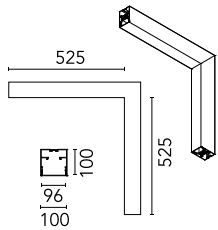

In-Finity 100 Surface Dihedral Corner 3000K Micro-Prismatic Diffuser

N10SDC3U02B - Anodized Grey

LED modular system for surface installation, including LED luminaires, aluminum installation profile, and diffusers. Drivers included in lighting modules for 220-240V connection to mains or to other lighting modules.

Main specifications

Number of heads	1	Net lumen (lm)	2968
Lamp category	LED	Mountings	Surface
Power (W)	25.5W/m	Environment	Indoor dry location
CCT (K)	3000K		
CRI	80		

Optical

Lighting type	Direct
LED type	Top LED
Light distribution	Symmetric
Optical type	Diffused light
Beam angle (°)	73
Beam angle C90-270 (°)	81

Beam Angle: 73°		
h(m)	E(lx)	D(m)
1	1757	1.47
2	439	2.95
3	195	4.42
4	110	5.90
5	70	7.37

Luminous flux luminaire
2968 lm

Electrical

Frequency (Hz)	50/60	Insulation class	I
Dimmable	No		
Driver	Integrated		
Driver type	Non Dimmable		
Emergency	Without		

Physical

Color	Anodized Grey
Orientation	Fixed
Weight (kg)	8.20

Note

Micro-Prismatic Diffuser: Highly efficient multilayer diffuser that, thanks to its unique micro-prismatic texture, provides a glare free UGR<19 light beam. / Emergency: Emergency Module available in all versions, length 1405 mm. In normal use, it uses the same power consumption as the standard In-Finity. In emergency use, it emits 10% of normal use during 3 hours. Endcaps: must be ordered separately. Consult Flos Architectural team for a configuration without end caps.