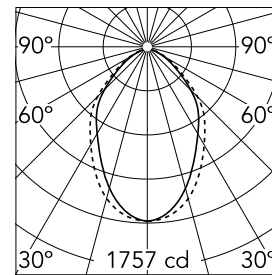

Main specifications

Number of heads	1	Net lumen (lm)	2968
Lamp category	LED	Mountings	Surface
Power (W)	25.5W/m	Environment	Indoor dry location
CCT (K)	3000K		
CRI	80		

Optical

Lighting type	Direct
LED type	Top LED
Light distribution	Symmetric
Optical type	Diffused light
Beam angle (°)	73
Beam angle C90-270 (°)	81