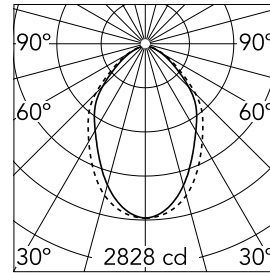

Main specifications

Lamp category	LED	Mountings	Surface
Power (W)	25.5W/m	Environment	Indoor dry location
CCT (K)	4000K		
CRI	80		
Net lumen (lm)	4778		

Optical

Lighting type	Direct
LED type	Top LED
Light distribution	Symmetric
Optical type	Diffused light
Beam angle (°)	73
Beam angle C90-270 (°)	81

Beam Angle: 73°

h(m) E(lx) D(m)

1 2828 1.47

2 707 2.95

3 314 4.42

4 177 5.90

5 113 7.37

Luminous flux luminaire
4778 lm