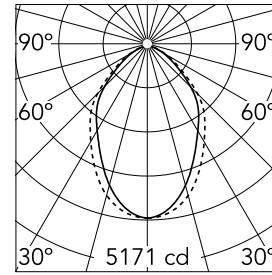

Main specifications

Lamp category	LED	Mountings	Surface
Power (W)	25.5W/m	Environment	Indoor dry location
CCT (K)	4000K		
CRI	80		
Net lumen (lm)	8737		

Optical

Lighting type	Direct
LED type	Top LED
Light distribution	Symmetric
Optical type	Diffused light
Beam angle (°)	73
Beam angle C90-270 (°)	81

Physical

Color	White
Orientation	Fixed
Weight (kg)	21.40
Length (mm)	3095

Note

Micro-Prismatic Diffuser: Highly efficient multilayer diffuser that, thanks to its unique micro-prismatic texture, provides a glare free UGR<19 light beam. / Emergency: Emergency Module available in all versions, length 1405 mm. In normal use, it uses the same power consumption as the standard In-Finity. In emergency use, it emits 10% of normal use during 3 hours. Endcaps: must be ordered separately. Consult Flos Architectural team for a configuration without end caps.