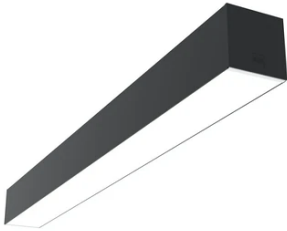

In-Finity 100 Surface 4000K Micro-Prismatic Diffuser Dali

■ N10S254U14BDA - Black

LED modular system for surface installation, including LED luminaires, aluminum installation profile, and diffusers. Drivers included in lighting modules for 220-240V connection to mains or to other lighting modules.

Physical

Color	Black
Orientation	Fixed
Weight (kg)	18.80
Length (mm)	2530

Note

Micro-Prismatic Diffuser: Highly efficient multilayer diffuser that, thanks to its unique micro-prismatic texture, provides a glare free UGR<19 light beam. / Emergency: Emergency Module available in all versions, length 1405 mm. In normal use, it uses the same power consumption as the standard In-Finity. In emergency use, it emits 10% of normal use during 3 hours. Endcaps: must be ordered separately. Consult Flos Architectural team for a configuration without end caps.

In-Finity 100 Surface 4000K Micro-Prismatic Diffuser Dali

5

Metal cover. Surface / Suspension
Down. 100 mm
08.9054.06

5

Metal End Cap. Recessed No Trim /
Surface / Suspension Down. 100 mm
(Colour Anodized Grey)
08.9054.02

500 mm micro-prismatic diffuser.
Highly efficient multilayer diffuser
that, thanks to its unique
microprismatic texture, provides a
glare free UGR<19 light beam
08.0114.00

5

Metal End Cap. Recessed No Trim /
Surface / Suspension Down. 100 mm
(Colour White)
08.9054.40