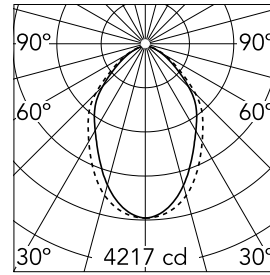

Main specifications

Lamp category	LED	Mountings	Surface
Power (W)	25.5W/m	Environment	Indoor dry location
CCT (K)	4000K		
CRI	80		
Net lumen (lm)	7125		

Optical

Lighting type	Direct
LED type	Top LED
Light distribution	Symmetric
Optical type	Diffused light
Beam angle (°)	73
Beam angle C90-270 (°)	81

Physical

Color	Black
Orientation	Fixed
Weight (kg)	18.80
Length (mm)	2530

Note

Micro-Prismatic Diffuser: Highly efficient multilayer diffuser that, thanks to its unique micro-prismatic texture, provides a glare free UGR<19 light beam. / Emergency: Emergency Module available in all versions, length 1405 mm. In normal use, it uses the same power consumption as the standard In-Finity. In emergency use, it emits 10% of normal use during 3 hours. Endcaps: must be ordered separately. Consult Flos Architectural team for a configuration without end caps.