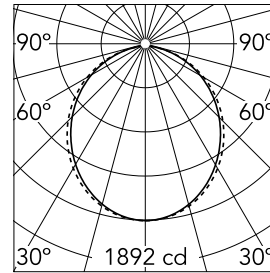

### Main specifications

<b>Lamp category</b>	LED	<b>Mountings</b>	Surface
<b>Power (W)</b>	25.5W/m	<b>Environment</b>	Indoor dry location
<b>CCT (K)</b>	4000K		
<b>CRI</b>	80		
<b>Net lumen (lm)</b>	5010		

### Optical

<b>Lighting type</b>	Direct
<b>LED type</b>	Top LED
<b>Light distribution</b>	Symmetric
<b>Optical type</b>	Diffused light
<b>Beam angle (°)</b>	103
<b>Beam angle C90-270 (°)</b>	107

Beam Angle: 103°

### Physical

<b>Color</b>	White
<b>Orientation</b>	Fixed
<b>Weight (kg)</b>	16.20
<b>Length (mm)</b>	1690