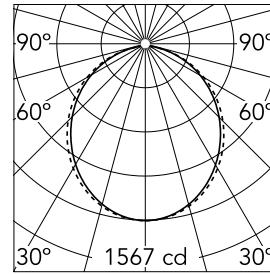

### Main specifications

<b>Lamp category</b>	LED	<b>Mountings</b>	Surface
<b>Power (W)</b>	25.5W/m	<b>Environment</b>	Indoor dry location
<b>CCT (K)</b>	4000K		
<b>CRI</b>	80		
<b>Net lumen (lm)</b>	4150		

### Optical

<b>Lighting type</b>	Direct
<b>LED type</b>	Top LED
<b>Light distribution</b>	Symmetric
<b>Optical type</b>	Diffused light
<b>Beam angle (°)</b>	103
<b>Beam angle C90-270 (°)</b>	107

Beam Angle: 103°

h(m)	E(lx)	D(m)
1	1567	2.54
2	392	5.07
3	174	7.61
4	98	10.14
5	63	12.68

Luminous flux luminaire  
4150 lm

### Physical

<b>Color</b>	White
<b>Orientation</b>	Fixed
<b>Weight (kg)</b>	11
<b>Length (mm)</b>	1405