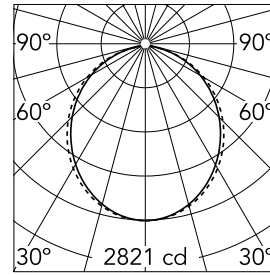

### Optical

<b>Lighting type</b>	Direct
<b>LED type</b>	Top LED
<b>Light distribution</b>	Symmetric
<b>Optical type</b>	Diffused light
<b>Beam angle (°)</b>	103
<b>Beam angle C90-270 (°)</b>	107

Beam Angle: 103°

### Physical

<b>Color</b>	Black
<b>Orientation</b>	Fixed
<b>Weight (kg)</b>	18.80
<b>Length (mm)</b>	2530