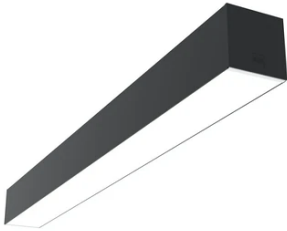

## In-Finity 100 Surface 4000K General Lighting Dali

### ■ N10S254G14BDA - Black

LED modular system for surface installation, including LED luminaires, aluminum installation profile, and diffusers. Drivers included in lighting modules for 220-240V connection to mains or to other lighting modules.

# In-Finity 100 Surface 4000K General Lighting Dali

500 mm opal diffuser. Diffuse, glare free and uniform lighting throughout the room  
08.0111.00

5

Metal End Cap. Recessed No Trim / Surface / Suspension Down. 100 mm (Colour White)  
08.9054.40