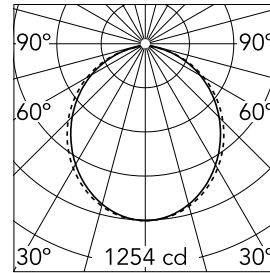

### Optical

<b>Lighting type</b>	Direct
<b>LED type</b>	Top LED
<b>Light distribution</b>	Symmetric
<b>Optical type</b>	Diffused light
<b>Beam angle (°)</b>	103
<b>Beam angle C90-270 (°)</b>	107

Beam Angle: 103°

### Physical

<b>Color</b>	Black
<b>Orientation</b>	Fixed
<b>Weight (kg)</b>	7.40
<b>Length (mm)</b>	1125