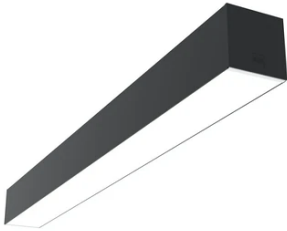

In-Finity 100 Surface 3000K Micro-Prismatic Diffuser Dali

■ N10S253U14BDA - Black

LED modular system for surface installation, including LED luminaires, aluminum installation profile, and diffusers. Drivers included in lighting modules for 220-240V connection to mains or to other lighting modules.

Main specifications

Lamp category	LED	Mountings	Surface
Power (W)	25.5W/m	Environment	Indoor dry location
CCT (K)	3000K		
CRI	80		
Net lumen (lm)	6677		

Optical

Lighting type	Direct
LED type	Top LED
Light distribution	Symmetric
Optical type	Diffused light
Beam angle (°)	73
Beam angle C90-270 (°)	81

Physical

Color	Black
Orientation	Fixed
Weight (kg)	18.80
Length (mm)	2530

Note

Micro-Prismatic Diffuser: Highly efficient multilayer diffuser that, thanks to its unique micro-prismatic texture, provides a glare free UGR<19 light beam. / Emergency: Emergency Module available in all versions, length 1405 mm. In normal use, it uses the same power consumption as the standard In-Finity. In emergency use, it emits 10% of normal use during 3 hours. Endcaps: must be ordered separately. Consult Flos Architectural team for a configuration without end caps.

In-Finity 100 Surface 3000K Micro-Prismatic Diffuser Dali

5

5

Metal End Cap. Recessed No Trim /
Surface / Suspension Down. 100 mm
(Colour Black)
08.9054.NS

500 mm micro-prismatic diffuser.
Highly efficient multilayer diffuser
that, thanks to its unique
microprismatic texture, provides a
glare free UGR<19 light beam
08.0114.00