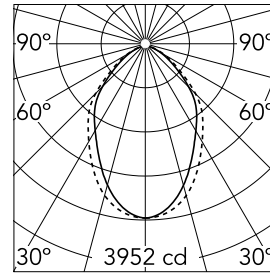

Main specifications

Lamp category	LED	Mountings	Surface
Power (W)	25.5W/m	Environment	Indoor dry location
CCT (K)	3000K		
CRI	80		
Net lumen (lm)	6677		

Optical

Lighting type	Direct
LED type	Top LED
Light distribution	Symmetric
Optical type	Diffused light
Beam angle (°)	73
Beam angle C90-270 (°)	81

Physical

Color	Black
Orientation	Fixed
Weight (kg)	18.80
Length (mm)	2530

Note

Micro-Prismatic Diffuser: Highly efficient multilayer diffuser that, thanks to its unique micro-prismatic texture, provides a glare free UGR<19 light beam. / Emergency: Emergency Module available in all versions, length 1405 mm. In normal use, it uses the same power consumption as the standard In-Finity. In emergency use, it emits 10% of normal use during 3 hours. Endcaps: must be ordered separately. Consult Flos Architectural team for a configuration without end caps.