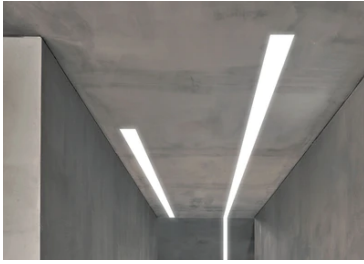

### ■ N10S163U02BDA - Anodized Grey

LED modular system for surface installation, including LED luminaires, aluminum installation profile, and diffusers. Drivers included in lighting modules for 220-240V connection to mains or to other lighting modules.

500 mm micro-prismatic diffuser.  
Highly efficient multilayer diffuser  
that, thanks to its unique  
microprismatic texture, provides a  
glare free UGR<19 light beam  
08.0114.00