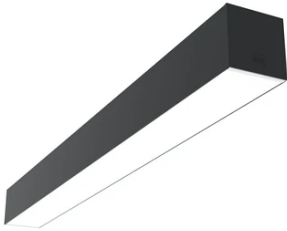

In-Finity 100 Surface 3000K Micro-Prismatic Diffuser Dali

■ N10S143U14BDA - Black

LED modular system for surface installation, including LED luminaires, aluminum installation profile, and diffusers. Drivers included in lighting modules for 220-240V connection to mains or to other lighting modules.

Physical

Color	Black
Orientation	Fixed
Weight (kg)	11
Length (mm)	1405

Note

Micro-Prismatic Diffuser: Highly efficient multilayer diffuser that, thanks to its unique micro-prismatic texture, provides a glare free UGR<19 light beam. / Emergency: Emergency Module available in all versions, length 1405 mm. In normal use, it uses the same power consumption as the standard In-Finity. In emergency use, it emits 10% of normal use during 3 hours. Endcaps: must be ordered separately. Consult Flos Architectural team for a configuration without end caps.

In-Finity 100 Surface 3000K Micro-Prismatic Diffuser Dali

5

5

Metal End Cap. Recessed No Trim /
Surface / Suspension Down. 100 mm
(Colour White)
08.9054.40

Metal End Cap. Recessed No Trim /
Surface / Suspension Down. 100 mm
(Colour Black)
08.9054.NS

500 mm micro-prismatic diffuser.
Highly efficient multilayer diffuser
that, thanks to its unique
microprismatic texture, provides a
glare free UGR<19 light beam
08.0114.00

5

5

Metal cover. Surface / Suspension
Down. 100 mm
08.9054.06