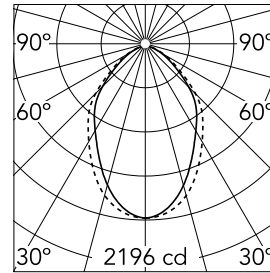

Main specifications

Lamp category	LED	Mountings	Surface
Power (W)	25.5W/m	Environment	Indoor dry location
CCT (K)	3000K		
CRI	80		
Net lumen (lm)	3710		

Optical

Lighting type	Direct
LED type	Top LED
Light distribution	Symmetric
Optical type	Diffused light
Beam angle (°)	73
Beam angle C90-270 (°)	81

Physical

Color	Black
Orientation	Fixed
Weight (kg)	11
Length (mm)	1405

Note

Micro-Prismatic Diffuser: Highly efficient multilayer diffuser that, thanks to its unique micro-prismatic texture, provides a glare free UGR<19 light beam. / Emergency: Emergency Module available in all versions, length 1405 mm. In normal use, it uses the same power consumption as the standard In-Finity. In emergency use, it emits 10% of normal use during 3 hours. Endcaps: must be ordered separately. Consult Flos Architectural team for a configuration without end caps.