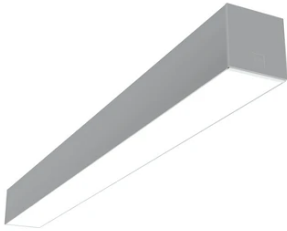

In-Finity 100 Surface 3000K Micro-Prismatic Diffuser Dali

■ N10S113U02BDA - Anodized Grey

LED modular system for surface installation, including LED luminaires, aluminum installation profile, and diffusers. Drivers included in lighting modules for 220-240V connection to mains or to other lighting modules.

Main specifications

Lamp category	LED	Mountings	Surface
Power (W)	25.5W/m	Environment	Indoor dry location
CCT (K)	3000K		
CRI	80		
Net lumen (lm)	2968		

Optical

Lighting type	Direct
LED type	Top LED
Light distribution	Symmetric
Optical type	Diffused light
Beam angle (°)	73
Beam angle C90-270 (°)	81

Physical

Color	Anodized Grey
Orientation	Fixed
Weight (kg)	7.40
Length (mm)	1125

Note

Micro-Prismatic Diffuser: Highly efficient multilayer diffuser that, thanks to its unique micro-prismatic texture, provides a glare free UGR<19 light beam. / Emergency: Emergency Module available in all versions, length 1405 mm. In normal use, it uses the same power consumption as the standard In-Finity. In emergency use, it emits 10% of normal use during 3 hours. Endcaps: must be ordered separately. Consult Flos Architectural team for a configuration without end caps.

In-Finity 100 Surface 3000K Micro-Prismatic Diffuser Dali

5

Metal End Cap. Recessed No Trim /
Surface / Suspension Down. 100 mm
(Colour Anodized Grey)
08.9054.02

5

Metal End Cap. Recessed No Trim /
Surface / Suspension Down. 100 mm
(Colour Black)
08.9054.NS