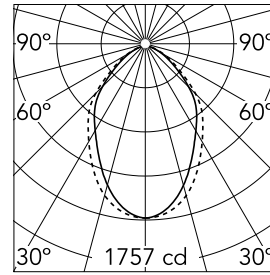

Main specifications

Lamp category	LED	Mountings	Surface
Power (W)	25.5W/m	Environment	Indoor dry location
CCT (K)	3000K		
CRI	80		
Net lumen (lm)	2968		

Optical

Lighting type	Direct
LED type	Top LED
Light distribution	Symmetric
Optical type	Diffused light
Beam angle (°)	73
Beam angle C90-270 (°)	81

Physical

Color	Anodized Grey
Orientation	Fixed
Weight (kg)	7.40
Length (mm)	1125

Note

Micro-Prismatic Diffuser: Highly efficient multilayer diffuser that, thanks to its unique micro-prismatic texture, provides a glare free UGR<19 light beam. / Emergency: Emergency Module available in all versions, length 1405 mm. In normal use, it uses the same power consumption as the standard In-Finity. In emergency use, it emits 10% of normal use during 3 hours. Endcaps: must be ordered separately. Consult Flos Architectural team for a configuration without end caps.