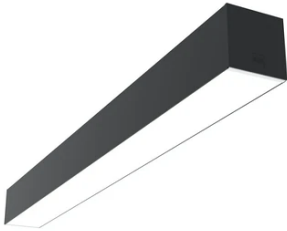

## In-Finity 100 Surface 3000K General Lighting

### ■ N10S193G14B - Black

LED modular system for surface installation, including LED luminaires, aluminum installation profile, and diffusers. Drivers included in lighting modules for 220-240V connection to mains or to other lighting modules.

## In-Finity 100 Surface 3000K General Lighting

---

500 mm opal diffuser. Diffuse, glare free and uniform lighting throughout the room  
08.0111.00

---

Metal End Cap. Recessed No Trim / Surface / Suspension Down. 100 mm (Colour White)  
08.9054.40