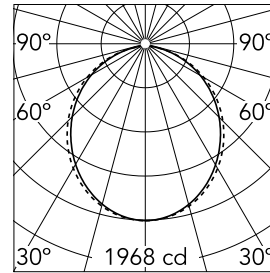

### Optical

<b>Lighting type</b>	Direct
<b>LED type</b>	Top LED
<b>Light distribution</b>	Symmetric
<b>Optical type</b>	Diffused light
<b>Beam angle (°)</b>	103
<b>Beam angle C90-270 (°)</b>	107

Beam Angle: 103°

### Physical

<b>Color</b>	Black
<b>Orientation</b>	Fixed
<b>Weight (kg)</b>	17.70
<b>Length (mm)</b>	1970