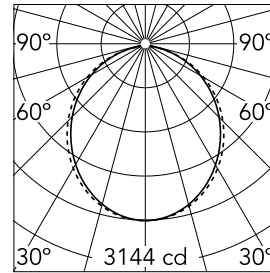

### Optical

<b>Lighting type</b>	Direct
<b>LED type</b>	Top LED
<b>Light distribution</b>	Symmetric
<b>Optical type</b>	Diffused light
<b>Beam angle (°)</b>	103
<b>Beam angle C90-270 (°)</b>	107

Beam Angle: 103°

### Physical

<b>Color</b>	Anodized Grey
<b>Orientation</b>	Fixed
<b>Weight (kg)</b>	21.40
<b>Length (mm)</b>	3095