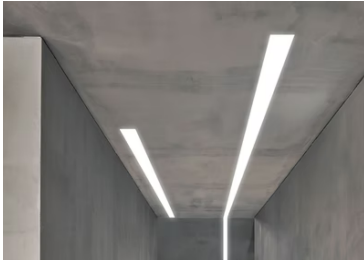

## In-Finity 100 Surface 3000K General Lighting Dali

■ N10S253G30BDA - White

LED modular system for surface installation, including LED luminaires, aluminum installation profile, and diffusers. Drivers included in lighting modules for 220-240V connection to mains or to other lighting modules.

### Optical

<b>Lighting type</b>	Direct
<b>LED type</b>	Top LED
<b>Light distribution</b>	Symmetric
<b>Optical type</b>	Diffused light
<b>Beam angle (°)</b>	103
<b>Beam angle C90-270 (°)</b>	107

Beam Angle: 103°

5

Metal End Cap. Recessed No Trim /  
Surface / Suspension Down. 100 mm  
(Colour Black)  
08.9054.NS

500 mm opal diffuser. Diffuse, glare  
free and uniform lighting throughout  
the room  
08.0111.00

5