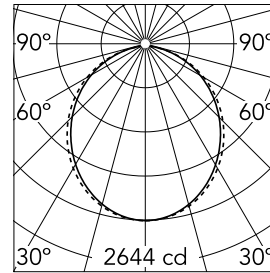

### Main specifications

<b>Lamp category</b>	LED	<b>Mountings</b>	Surface
<b>Power (W)</b>	25.5W/m	<b>Environment</b>	Indoor dry location
<b>CCT (K)</b>	3000K		
<b>CRI</b>	80		
<b>Net lumen (lm)</b>	7001		

### Optical

<b>Lighting type</b>	Direct
<b>LED type</b>	Top LED
<b>Light distribution</b>	Symmetric
<b>Optical type</b>	Diffused light
<b>Beam angle (°)</b>	103
<b>Beam angle C90-270 (°)</b>	107

Beam Angle: 103°

h(m)	E(lx)	D(m)
1	2644	2.54
2	661	5.07
3	294	7.61
4	165	10.14
5	106	12.68

Luminous flux luminaire  
7001 lm

### Physical

<b>Color</b>	White
<b>Orientation</b>	Fixed
<b>Weight (kg)</b>	18.80
<b>Length (mm)</b>	2530