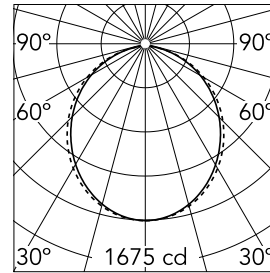

### Main specifications

<b>Lamp category</b>	LED	<b>Mountings</b>	Surface
<b>Power (W)</b>	25.5W/m	<b>Environment</b>	Indoor dry location
<b>CCT (K)</b>	3000K		
<b>CRI</b>	80		
<b>Net lumen (lm)</b>	4434		

### Optical

<b>Lighting type</b>	Direct
<b>LED type</b>	Top LED
<b>Light distribution</b>	Symmetric
<b>Optical type</b>	Diffused light
<b>Beam angle (°)</b>	103
<b>Beam angle C90-270 (°)</b>	107

Beam Angle: 103°

### Physical

<b>Color</b>	White
<b>Orientation</b>	Fixed
<b>Weight (kg)</b>	16.20
<b>Length (mm)</b>	1690