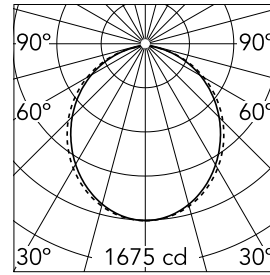

### Optical

<b>Lighting type</b>	Direct
<b>LED type</b>	Top LED
<b>Light distribution</b>	Symmetric
<b>Optical type</b>	Diffused light
<b>Beam angle (°)</b>	103
<b>Beam angle C90-270 (°)</b>	107

Beam Angle: 103°

### Physical

<b>Color</b>	Anodized Grey
<b>Orientation</b>	Fixed
<b>Weight (kg)</b>	16.20
<b>Length (mm)</b>	1690