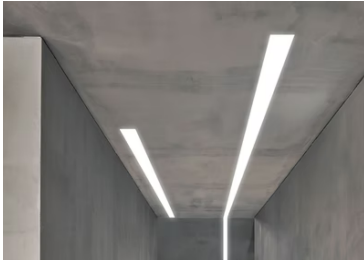

In-Finity 100 Surface 3000K General Lighting Dali

■ N10S163G02BDA - Anodized Grey

LED modular system for surface installation, including LED luminaires, aluminum installation profile, and diffusers. Drivers included in lighting modules for 220-240V connection to mains or to other lighting modules.