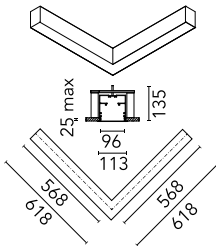

## In-Finity 100 Recessed Trim Flat Corner 4000K Micro-Prismatic Diffuser

■ N10TFC4U30B - White

LED modular system for recessed Trim installation, including LED luminaires, aluminum installation profile and diffusers. Drivers included in lighting modules for 220-240V connection to mains or to other lighting modules.

### Main specifications

<b>Number of heads</b>	1	<b>Net lumen (lm)</b>	3167
<b>Lamp category</b>	LED	<b>Mountings</b>	Recessed
<b>Power (W)</b>	25.5W/m	<b>Environment</b>	Indoor dry location
<b>CCT (K)</b>	4000K		
<b>CRI</b>	80		

### Physical

<b>Color</b>	White
<b>Orientation</b>	Fixed
<b>Recessed depth (mm)</b>	135
<b>Weight (kg)</b>	8.20

5

Metal cover. Recessed Trim. 100 mm  
(Colour Anodized Grey)  
08.9055.02

5

Metal cover. Recessed Trim. 100 mm  
(Colour White)  
08.9055.40