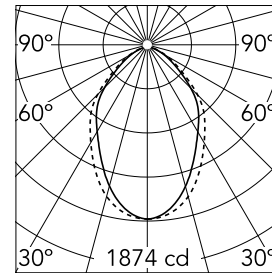

### Main specifications

<b>Number of heads</b>	1	<b>Net lumen (lm)</b>	3167
<b>Lamp category</b>	LED	<b>Mountings</b>	Recessed
<b>Power (W)</b>	25.5W/m	<b>Environment</b>	Indoor dry location
<b>CCT (K)</b>	4000K		
<b>CRI</b>	80		

### Optical

<b>Lighting type</b>	Direct
<b>LED type</b>	Top LED
<b>Light distribution</b>	Symmetric
<b>Optical type</b>	Diffused light
<b>Beam angle (°)</b>	73
<b>Beam angle C90-270 (°)</b>	81

<b>Beam Angle:</b>	73°		
	<b>h(m)</b>	<b>E(lx)</b>	<b>D(m)</b>
1	1874	1.47	
2	469	2.95	
3	208	4.42	
4	117	5.90	
5	75	7.37	

### Physical

<b>Color</b>	White
<b>Orientation</b>	Fixed
<b>Recessed depth (mm)</b>	135
<b>Weight (kg)</b>	8.20