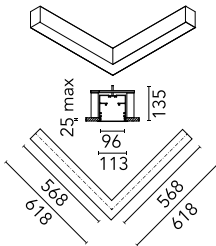

## In-Finity 100 Recessed Trim Flat Corner 3000K General Lighting Dali

■ N10TFC3G30BDA - White

LED modular system for recessed Trim installation, including LED luminaires, aluminum installation profile and diffusers. Drivers included in lighting modules for 220-240V connection to mains or to other lighting modules.

	h(m)	E(lx)	D(m)
1	1175	2.54	
2	294	5.07	
3	131	7.61	
4	73	10.14	
5	47	12.68	

Luminous flux luminaire  
3111 lm

### Physical

<b>Color</b>	White
<b>Orientation</b>	Fixed
<b>Recessed depth (mm)</b>	135
<b>Weight (kg)</b>	8.20

5

---

Metal cover. Recessed Trim. 100 mm  
(Colour Anodized Grey)  
08.9055.02

5

---

Metal cover. Recessed Trim. 100 mm  
(Colour White)  
08.9055.40