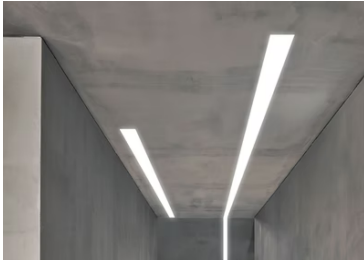

## In-Finity 100 Recessed Trim Flat Corner 3000K General Lighting Dali

■ N10TFC3G30BDA - White

LED modular system for recessed Trim installation, including LED luminaires, aluminum installation profile and diffusers. Drivers included in lighting modules for 220-240V connection to mains or to other lighting modules.

### Optical

<b>Lighting type</b>	Direct
<b>LED type</b>	Top LED
<b>Light distribution</b>	Symmetric
<b>Optical type</b>	Diffused light
<b>Beam angle (°)</b>	103
<b>Beam angle C90-270 (°)</b>	107

Beam Angle: 103°

## In-Finity 100 Recessed Trim Flat Corner 3000K General Lighting Dali

5

---

Metal cover. Recessed Trim. 100 mm  
(Colour Black)  
08.9055.NS

---

500 mm opal diffuser. Diffuse, glare  
free and uniform lighting throughout  
the room  
08.0111.00