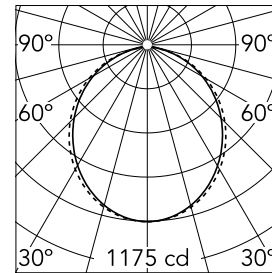

### Main specifications

<b>Number of heads</b>	1	<b>Net lumen (lm)</b>	3111
<b>Lamp category</b>	LED	<b>Mountings</b>	Recessed
<b>Power (W)</b>	25.5W/m	<b>Environment</b>	Indoor dry location
<b>CCT (K)</b>	3000K		
<b>CRI</b>	80		

### Optical

<b>Lighting type</b>	Direct
<b>LED type</b>	Top LED
<b>Light distribution</b>	Symmetric
<b>Optical type</b>	Diffused light
<b>Beam angle (°)</b>	103
<b>Beam angle C90-270 (°)</b>	107

Beam Angle: 103°

### Physical

<b>Color</b>	White
<b>Orientation</b>	Fixed
<b>Recessed depth (mm)</b>	135
<b>Weight (kg)</b>	8.20