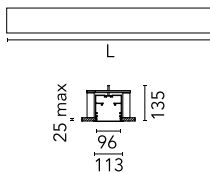

Main specifications

| | | | |
|----------------------|----------|--------------------|---------------------|
| Lamp category | LED | Environment | Indoor dry location |
| Power (W) | 25.5W/m | | |
| CCT (K) | 3000K | | |
| CRI | 80 | | |
| Mountings | Recessed | | |

Physical

| | |
|----------------------------|---------------|
| Color | Anodized Grey |
| Orientation | Fixed |
| Recessed depth (mm) | 135 |
| Length (mm) | 1400 |

Note

Opal Diffuser: Diffuse, glare free and uniform lighting throughout the room. / Emergency: Emergency Module available in all versions, length 1405 mm. In normal use, it uses the same power consumption as the standard In-Finity. In emergency use, it emits 10% of normal use during 3 hours. Endcaps: must be ordered separately. Consult Flos Architectural team for a configuration without end caps