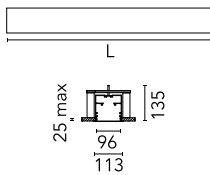

### Main specifications

<b>Lamp category</b>	LED	<b>Environment</b>	Indoor dry location
<b>Power (W)</b>	25.5W/m		
<b>CCT (K)</b>	3000K		
<b>CRI</b>	80		
<b>Mountings</b>	Recessed		

### Physical

<b>Color</b>	White
<b>Orientation</b>	Fixed
<b>Recessed depth (mm)</b>	135
<b>Length (mm)</b>	1400