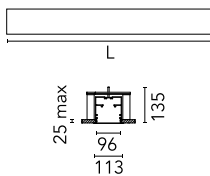

Main specifications

Lamp category	LED	Environment	Indoor
Power (W)	25.5W/m		
CCT (K)	3000K		
CRI	80		
Mountings	Recessed		

Optical

Lighting type	Direct
LED type	Top LED
Light distribution	Symmetric
Optical type	Diffused light

Electrical

Dimmable	Yes
Driver	Integrated
Emergency	Without
Insulation class	I

Physical

Color	Black
Orientation	Fixed
Recessed depth (mm)	135
Length (mm)	1400

Note

Opal Diffuser: Diffuse, glare free and uniform lighting throughout the room. / Emergency: Emergency Module available in all versions, length 1405 mm. In normal use, it uses the same power consumption as the standard In-Finity. In emergency use, it emits 10% of normal use during 3 hours. Endcaps: must be ordered separately. Consult Flos Architectural team for a configuration without end caps.