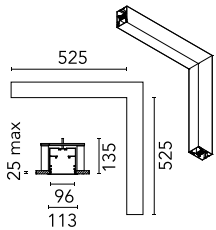

Main specifications

| | | | |
|------------------------|---------|-----------------------|---------------------|
| Number of heads | 1 | Net lumen (lm) | 3320 |
| Lamp category | LED | Mountings | Recessed |
| Power (W) | 25.5W/m | Environment | Indoor dry location |
| CCT (K) | 4000K | | |
| CRI | 80 | | |

Optical

| | |
|-------------------------------|----------------|
| Lighting type | Direct |
| LED type | Top LED |
| Light distribution | Symmetric |
| Optical type | Diffused light |
| Beam angle (°) | 103 |
| Beam angle C90-270 (°) | 107 |

Beam Angle: 103°

| | h(m) | E(lx) | D(m) |
|---|------|-------|------|
| 1 | 1254 | 2.54 | |
| 2 | 313 | 5.07 | |
| 3 | 139 | 7.61 | |
| 4 | 78 | 10.14 | |
| 5 | 50 | 12.68 | |

Luminous flux luminaire
3320 lm