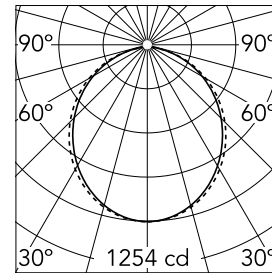

Main specifications

| | | | |
|------------------------|---------|-----------------------|---------------------|
| Number of heads | 1 | Net lumen (lm) | 3320 |
| Lamp category | LED | Mountings | Recessed |
| Power (W) | 25.5W/m | Environment | Indoor dry location |
| CCT (K) | 4000K | | |
| CRI | 80 | | |

Optical

| | |
|-------------------------------|----------------|
| Lighting type | Direct |
| LED type | Top LED |
| Light distribution | Symmetric |
| Optical type | Diffused light |
| Beam angle (°) | 103 |
| Beam angle C90-270 (°) | 107 |

Beam Angle: 103°

| | h(m) | E(lx) | D(m) |
|---|------|-------|------|
| 1 | 1254 | 2.54 | |
| 2 | 313 | 5.07 | |
| 3 | 139 | 7.61 | |
| 4 | 78 | 10.14 | |
| 5 | 50 | 12.68 | |

Luminous flux luminaire
3320 lm